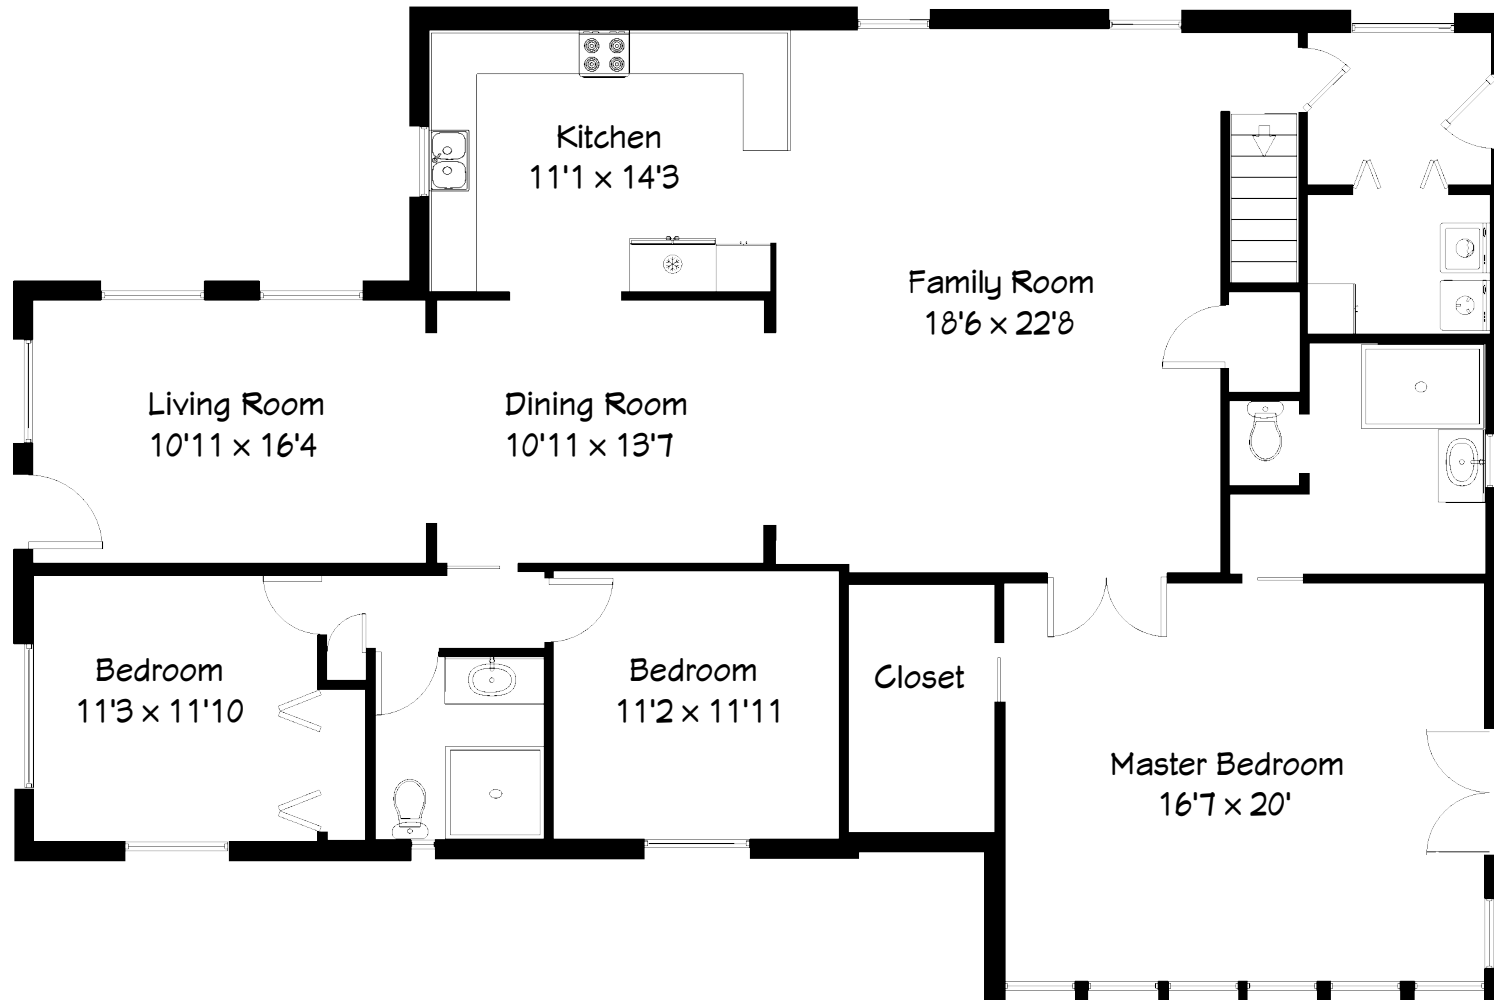

961 MANDALAY AVE

CLEARWATER, FL, 33767

FEET

5'

10'

20'

SCALE: 1' = 1/8"

1st Floor

961 MANDALAY AVE

CLEARWATER, FL, 33767

FEET

5'

10'

20'

SCALE: 1' = 1/8"

FloorPlanNinja.com

2nd Floor