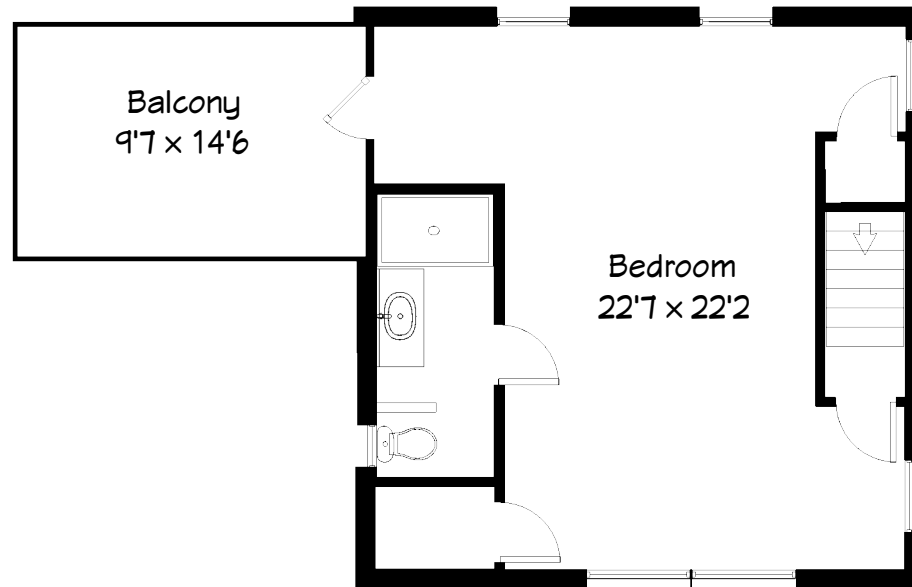

961 MANDALAY AVE

CLEARWATER, FL, 33767

FEET

5'

10'

20'

SCALE: 1' = 1/8"

1st Floor

961 MANDALAY AVE

CLEARWATER, FL, 33767

FEET

5'

10'

20'

SCALE: 1' = 1/8"

FloorPlanNinja.com

2nd Floor