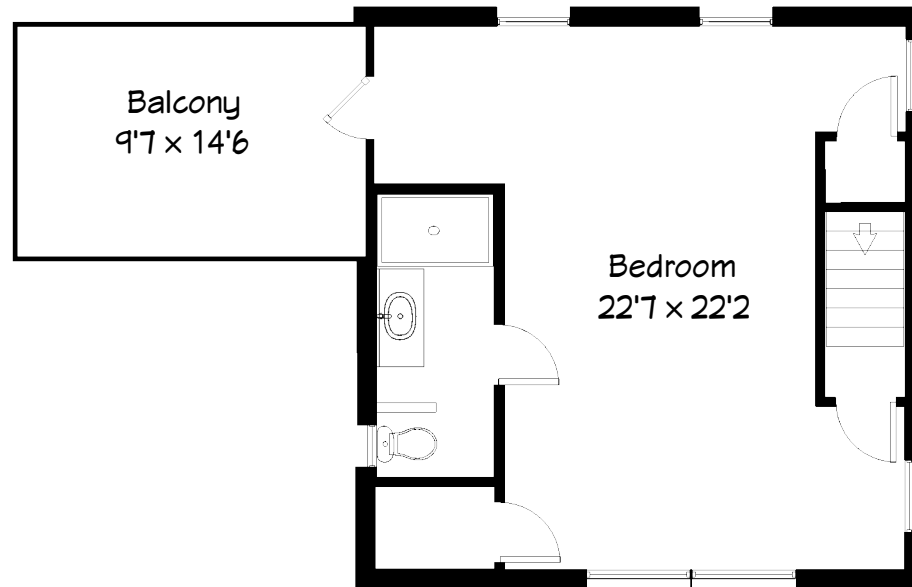

# 961 MANDALAY AVE

CLEARWATER, FL, 33767

FEET

5'

10'

20'

SCALE: 1' = 1/8"

1st Floor

# 961 MANDALAY AVE

CLEARWATER, FL, 33767

FEET

5'

10'

20'

SCALE: 1' = 1/8"

FloorPlanNinja.com

2nd Floor