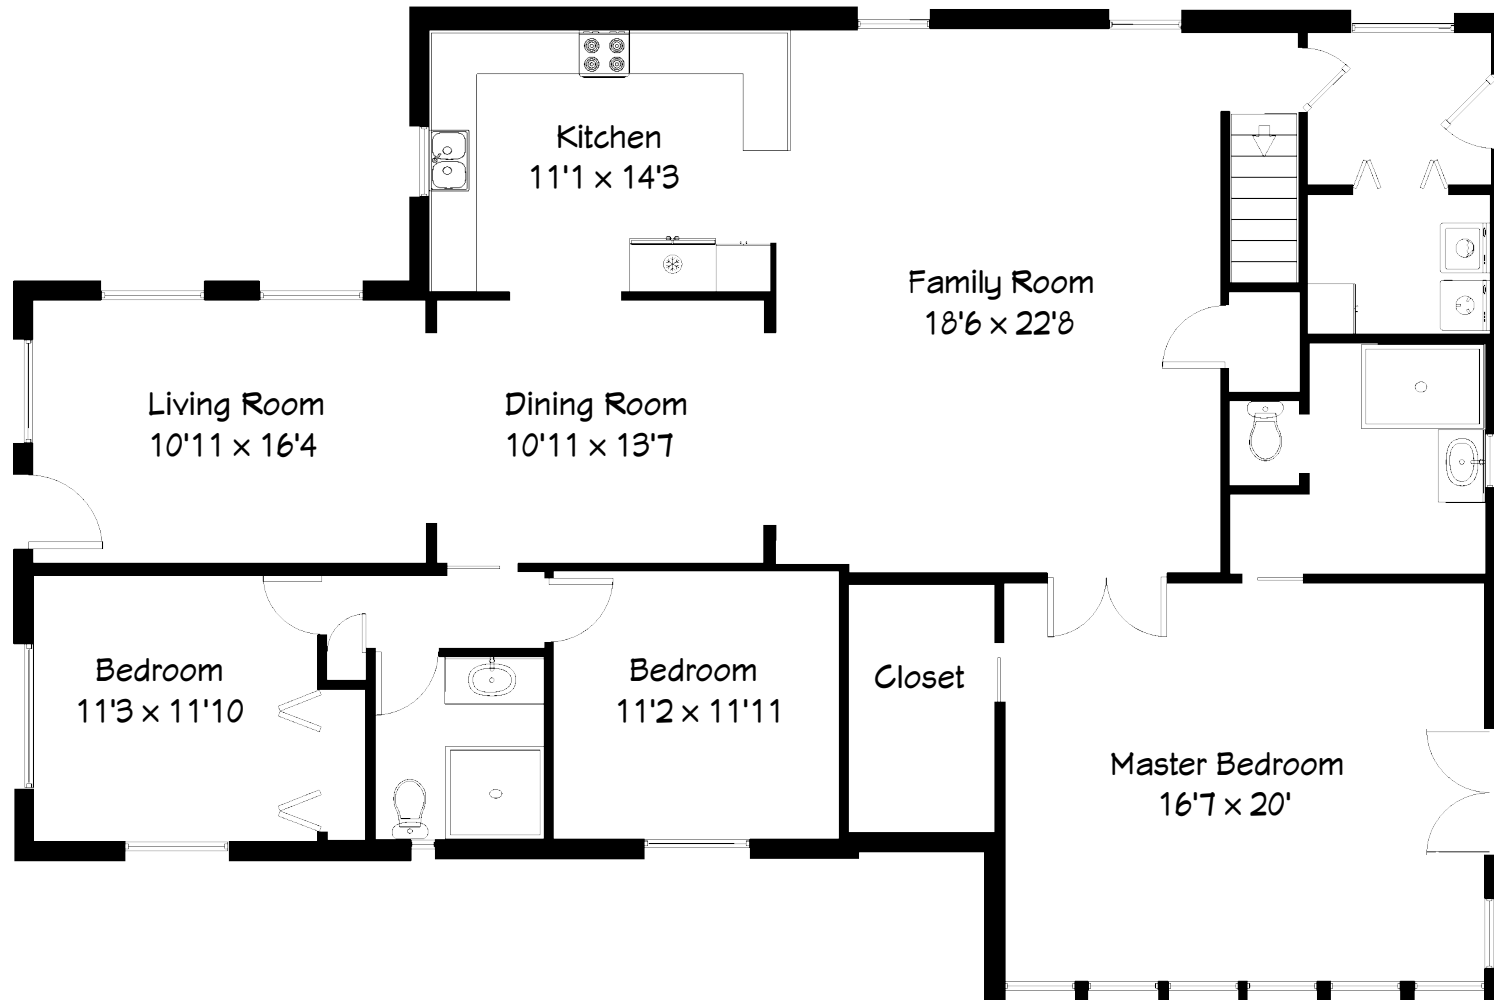

# 961 MANDALAY AVE

CLEARWATER, FL, 33767

FEET

5'

10'

20'

SCALE: 1' = 1/8"

1st Floor

# 961 MANDALAY AVE

CLEARWATER, FL, 33767

FEET

5'

10'

20'

SCALE: 1' = 1/8"

FloorPlanNinja.com

2nd Floor