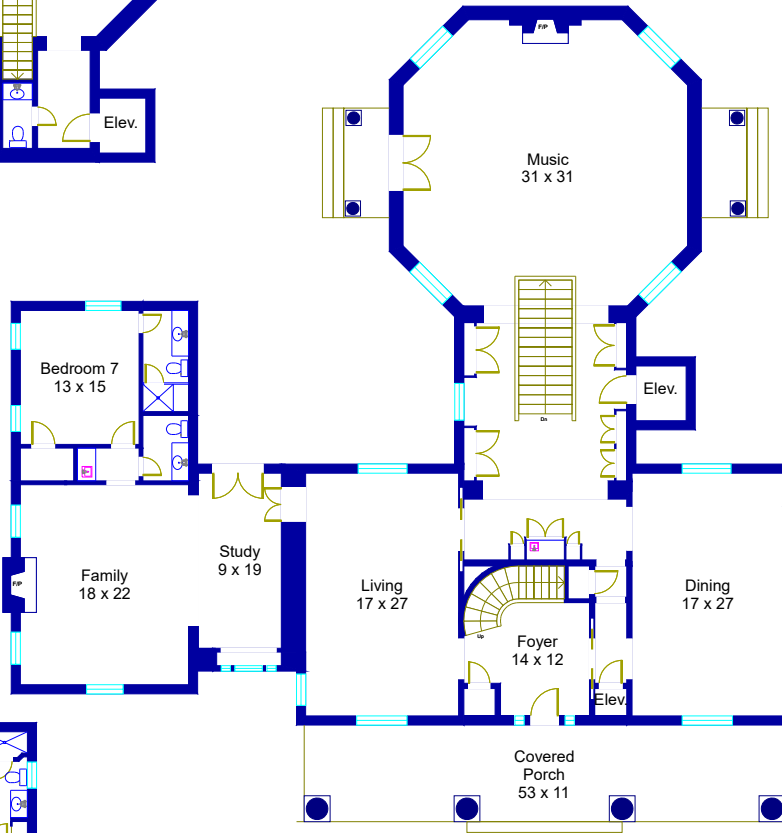

2308 Woodlawn Blvd Austin, Texas

© Floor Plan Graphics LLC 2018. This floor plan is an artistic rendering only. All dimensions are approximate. Floor Plan Graphics LLC and Austin Portfolio Real Estate make no representation or warranty as to this rendering's accuracy and no measurements or dimensions should be relied upon without independent verification. This floor plan and its respective square footage materials remain the property of Floor Plan Graphics LLC.